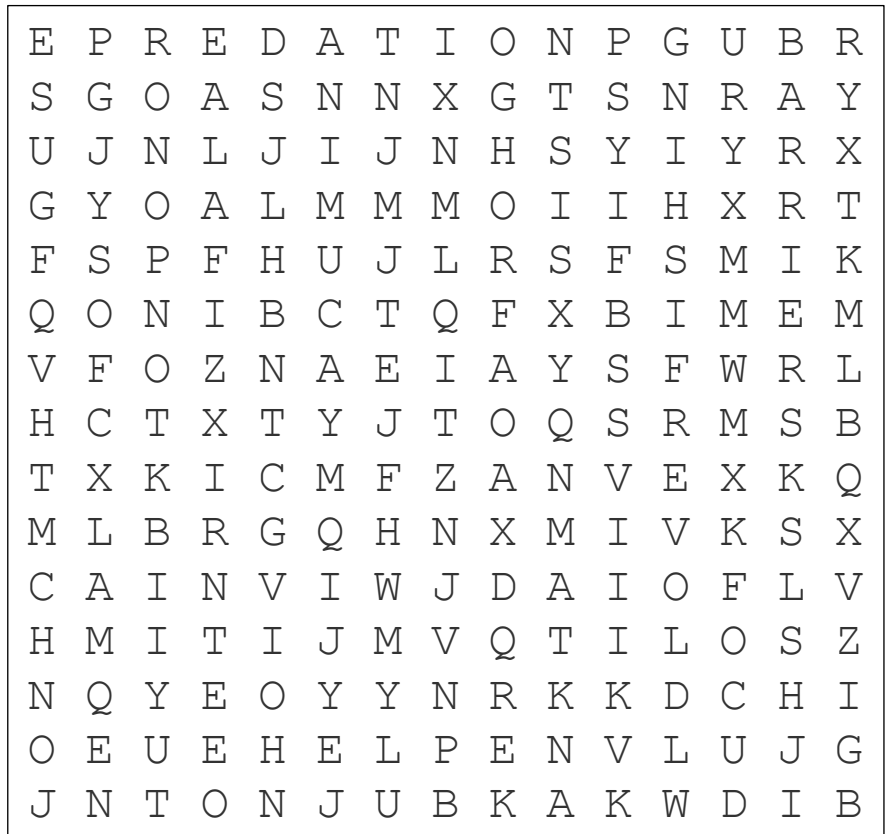

The European eel is a **critically endangered** species that lives in both the sea and our rivers. The eels life consist of a remarkable journey, travelling **5,000 km** across the ocean all the way from the Sargasso sea to spend their lives in our rivers before they return home to spawn.

Watch the video: 'Ellie the eel' <https://vimeo.com/519429613> followed by the 'European eel presentation' video <https://vimeo.com/522778108>

**Can you draw a picture of an eel below? You can choose any stage of its life:**

**Did you know?** Jellied eels used to be a popular food in the UK? Some people still eat them today.

Use these pictures to fill in the life cycle, you can cut and stick or copy them.

Here's a reminder of the life stages: Egg, Leptocephali, Glass eel, Elver, Yellow eel, Silver eel.